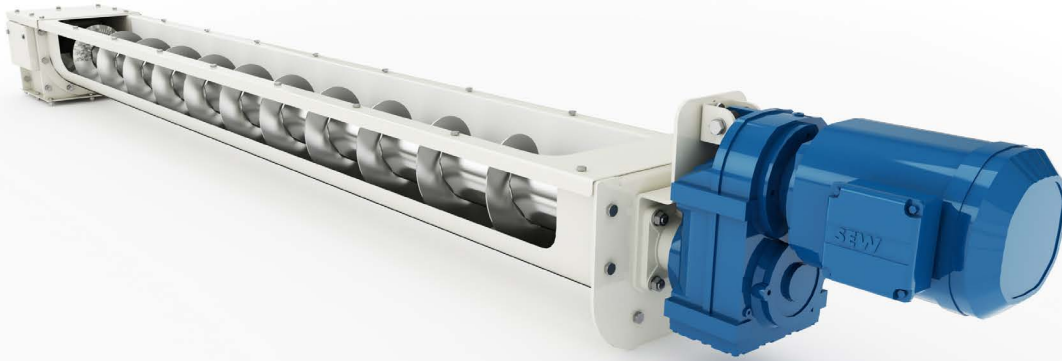

# Screw conveyors

## General

Ottevanger Milling Engineers has developed screw conveyors for multiple applications. The screw conveyors are used for dosing, extracting, feeding and conveying purposes. Use of high quality components make for a reliable and easily serviceable conveyor. A sturdy design ensures a long and troublefree servicelife. Ottevanger screw conveyors are available in a wide range of capacities.

## Features

- » S235 steel trough, tubular or U-shaped, fully enclosed design
- » Primer and paint finish
- » Geared drive units
- » Intermediate bearings to prevent sagging of main shaft
- » Product overflow detection is standard

## Special Executions

- » Executed in AISI304
- » Executed in galvanized S235 steel
- » Variable pitch of the screw blade
- » Intermediate outlets
- » Speed sensor
- » ATEX22 zoned drive-units
- » Frequency controlled drive-units for dosing and feeder applications
- » Shut-off valve for dosing applications to prevent afterflow
- » Inclined installation up to 15°