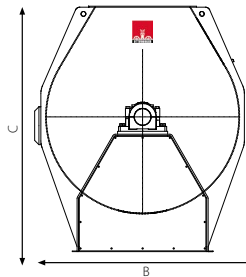

Ribbon mixer

General

Horizontal ribbon mixers are high efficient batch mixers that can mix with accuracy in a very short period. The mixer consists a "tulip"-shaped housing and a shaft with mixing spirals. Two ribbons move the materials in opposite direction. The geometric design guarantees an intensive mixing process with a low rotation speed. This results in an accuracy of 1:100.000 in a mixing time cap of 180 to 240 seconds.

Options

- » Stainless steel execution
- » Special internal coatings
- » Atex 22 components
- » Pneumatic bomb doors

Type	Contents (l)	Contents (kG)	Drive (kW)	Dimensions (mm)			Weight (kG) *
				A	B	C	
RM 500	500	250	3	1822	1000	1300	650
RM 1000	1000	500	5,5 - 9,2	2780	1210	1600	1700
RM 2000	2000	1000	7,5	3120	1462	1900	2300
RM 4000	4000	1000	15 - 22	3813	1810	2200	3600
RM 6000	6000	3000	22	4675	1810	2200	4500
RM 8000	8000	4000	30	4650	2115	2550	5900
RM 10.000	10.000	5000	37	5480	2115	2550	7500
RM 12.000	12.000	6000	45	5900	2155	2550	8000