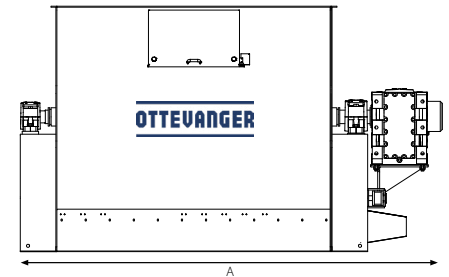

Type	Contents (l)	Contents (kG)	Drive (kW)	Dimensions (mm)			Weight (kG) *
				A	B	C	
RM 500	500	250	3	1822	1000	1300	650
RM 1000	1000	500	5,5 - 9,2	2780	1210	1600	1700
RM 2000	2000	1000	7,5	3120	1462	1900	2300
RM 4000	4000	1000	15 - 22	3813	1810	2200	3600
RM 6000	6000	3000	22	4675	1810	2200	4500
RM 8000	8000	4000	30	4650	2115	2550	5900
RM 10.000	10.000	5000	37	5480	2115	2550	7500
RM 12.000	12.000	6000	45	5900	2155	2550	8000

*Weight incl motor / excl. bomddoors